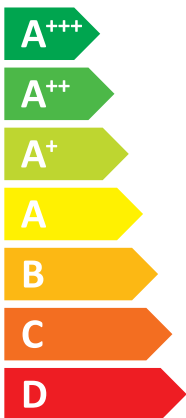

ENERG

енергия · ενεργεια

ARISTON

NIMBUS

COMPACT 120 M

A++

A+

Two icons showing sound power levels: a speaker inside a house icon labeled **35 dB**, and a speaker outside a house icon labeled **58 dB**.

Legend for power consumption levels, shown as three squares of different shades of blue:

- Dark blue square: 14 kW
- Medium blue square: 9 kW
- Light blue square: 6 kW