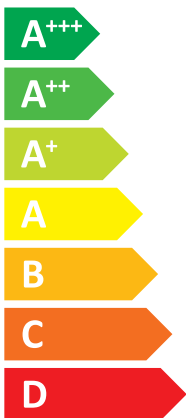

ENERG

енергия · ενεργεια

ARISTON

NIMBUS

COMPACT 50 M

A++

A+

42 dB

55 dB

- 8 kW
- 6 kW
- 3 kW