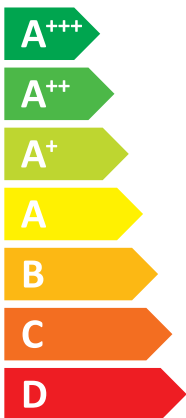

ENERG

енергия · ενεργεια

ARISTON

NIMBUS

COMPACT 120

A++

A+

Two icons showing sound power levels: a speaker icon with 35 dB and a house icon with 58 dB.

A map of Europe with a legend for power consumption in kW: dark blue for 14 kW, medium blue for 9 kW, and light blue for 6 kW.