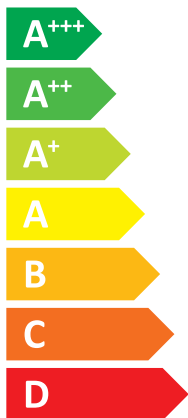

ENERG

енергия · ενεργεια

ARISTON

NIMBUS

COMPACT 80 M

A++

A+

Two icons showing sound power levels: a speaker inside a house icon labeled **42 dB**, and a speaker outside a house icon labeled **57 dB**.

Legend for power output in kW, shown as colored squares: dark blue for 12 kW, medium blue for 8 kW, and light blue for 4 kW.