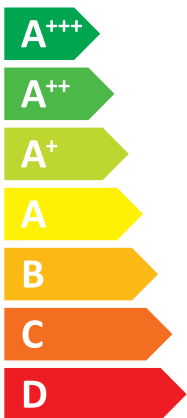

A legend for power consumption levels, consisting of three colored squares with corresponding text: a dark blue square for "7 kW", a medium blue square for "5 kW", and a light blue square for "2 kW".

ENERG

Two icons showing sound power levels: a speaker inside a house icon labeled **35 dB**, and a speaker outside a house icon labeled **58 dB**.

Legend for power consumption levels, shown as three squares of different shades of blue:

Legend for power consumption levels on the map of Europe, shown as colored squares:

- Dark blue square: 17 kW
- Medium blue square: **12 kW**
- Light blue square: 7 kW

ENERG

енергия · ενεργεια

ARISTON

NIMBUS

COMPACT 150

A+++

A+

Two icons showing sound power levels. The top icon shows a speaker inside a house with the value **35 dB**. The bottom icon shows a speaker outside a house with the value **58 dB**.

A legend for power consumption levels, represented by three colored squares: dark blue for 17 kW, medium blue for 12 kW, and light blue for 7 kW.