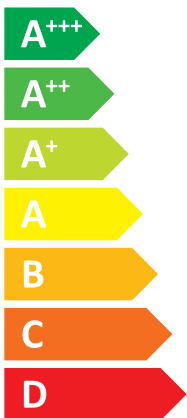

A legend for power consumption levels, consisting of three colored squares with corresponding text: a dark blue square for "7 kW", a medium blue square for "5 kW", and a light blue square for "2 kW".

ENERG

Two icons showing sound power levels: a speaker inside a house icon labeled **42 dB**, and a speaker outside a house icon labeled **57 dB**.

Legend for power output in kW, shown as colored squares: dark blue for 12 kW, medium blue for 8 kW, and light blue for 4 kW.

ENERG

енергия · ενεργεια

NIMBUS

ARISTON

COMPACT 80 M-T

A++

A+

Two icons showing sound power levels: a speaker inside a house icon with the value **42 dB**, and a speaker outside a house icon with the value **57 dB**.

Two icons showing sound power levels: a speaker inside a house icon labeled **35 dB**, and a speaker outside a house icon labeled **58 dB**.

Legend for power consumption levels, shown as three squares of different shades of blue: