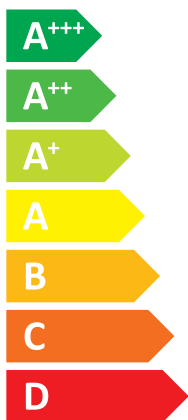

ENERG

енергия · ενεργεια

ARISTON

NIMBUS

COMPACT 35 M

A++

A+

Two icons showing sound power levels: a speaker icon with sound waves and a house icon with sound waves. Below the speaker icon is the text "35 dB" and below the house icon is "53 dB". To the right is a map of Europe with different regions shaded in three shades of blue.

A legend for power consumption levels, consisting of three colored squares with corresponding text: a dark blue square for "7 kW", a medium blue square for "5 kW", and a light blue square for "2 kW".

ENERG

Two icons showing sound power levels: a speaker inside a house icon labeled **42 dB**, and a speaker outside a house icon labeled **57 dB**.

Legend for power output in kW, shown as colored squares: dark blue for 12 kW, medium blue for 8 kW, and light blue for 4 kW.

Two icons showing sound power levels: a speaker inside a house icon labeled **35 dB**, and a speaker outside a house icon labeled **58 dB**.

Legend for power consumption levels, shown as three squares of different shades of blue: