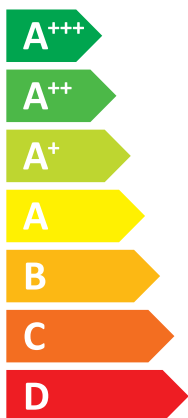

A legend for power consumption levels, consisting of three colored squares with corresponding text: a dark blue square for "7 kW", a medium blue square for "5 kW", and a light blue square for "2 kW".

ENERG

Two icons showing sound power levels: a speaker inside a house icon labeled **35 dB**, and a speaker outside a house icon labeled **58 dB**.

Legend for power consumption levels, shown as three squares of different shades of blue:

Two icons showing sound power levels: a speaker icon with 35 dB and a house icon with 58 dB.

A map of Europe with a legend for power consumption in kW: dark blue for 14 kW, medium blue for 9 kW, and light blue for 6 kW.

ENERG

енергия · ενεργεια

ARISTON

NIMBUS

COMPACT 150 M

A+++

A+

Two icons showing sound power levels. The top icon shows a speaker inside a house with the value **35 dB**. The bottom icon shows a speaker outside a house with the value **58 dB**.